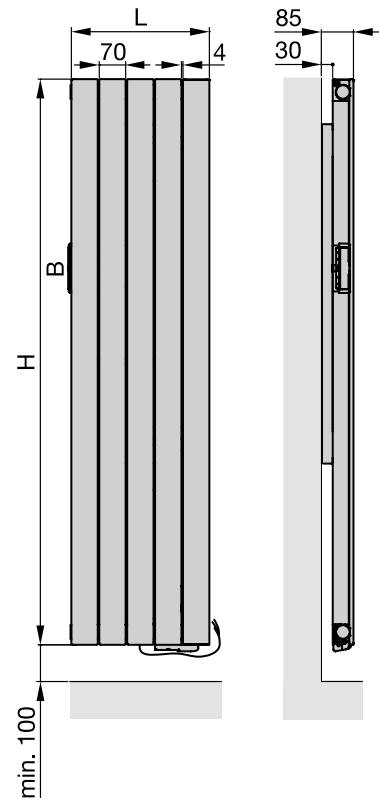

- Flat tubes 70 x 11 mm, clearance between 4 mm, round manifold tubes Ø 38 mm
- Standard version primed and painted in RAL 9016
- Fixing: Delivered ready to install with wall brackets in colour of radiator.

## Overview of models

Horizontal double panel version with control unit on the top

Model	H mm	L mm	Electric rating Watt	M kg
<b>ROEHD040-080/LF</b>	444	800	750	21,5
<b>ROEHD040-110/LF</b>	444	1100	1000	28,3
<b>ROEHD040-150/LF</b>	444	1500	1500	37,7
<b>ROEHD060-080/LF</b>	592	800	1000	28,7
<b>ROEHD060-110/LF</b>	592	1100	1250	38,5
<b>ROEHD060-130/LF</b>	592	1300	1500	44,8
<b>ROEHD060-150/LF</b>	592	1500	2000	50,4

Vertical double panel version with control unit on the top

Model	H mm	L mm	Electric rating Watt	M kg
<b>ROEVD050-060/LF</b>	510	609	500	24
<b>ROEVD050-090/LF</b>	510	905	750	34
<b>ROEVD050-120/LF</b>	510	1201	1000	45
<b>ROEVD050-150/LF</b>	510	1497	1250	56
<b>ROEVD070-060/LF</b>	710	609	750	29
<b>ROEVD070-080/LF</b>	710	831	1000	39
<b>ROEVD070-100/LF</b>	710	979	1250	46
<b>ROEVD070-120/LF</b>	710	1201	1500	56
<b>ROEVD070-140/LF</b>	710	1423	1750	66

## Technology

ROEHD

ROEVD

ROEV

ROEV:

Easy to install by hinged mounting brackets

- L = Length
- H = Height
- B = Control panel

Dimensions in mm