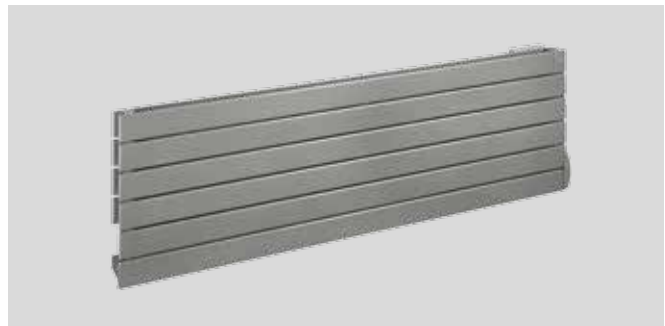

## Product description

**zehnder**

Roda vertical version (ROEV) with control unit at the left side.

ROEVD

ROEHD

Electric Zehnder Roda radiators are efficient decorative radiators, available as horizontal or vertical, perfect for all living areas, and is also available made-to-measure.

- Flat tubes 70 x 11 mm, clearance between 4 mm, round manifold tubes Ø 38 mm
- Standard version primed and painted in RAL 9016
- Fixing: Delivered ready to install with wall brackets in colour of radiator.