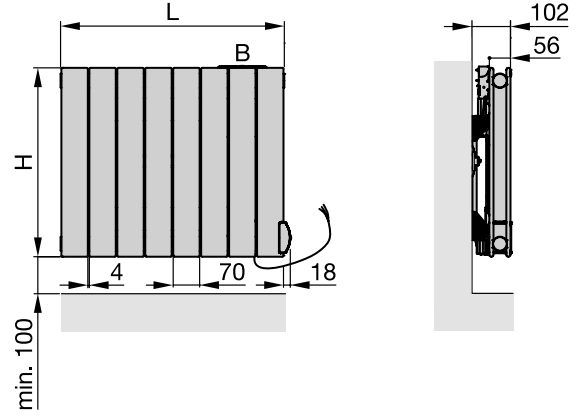

- Flat tubes 70 x 11 mm, clearance between 4 mm, round manifold tubes Ø 38 mm
- Standard version primed and painted in RAL 9016
- Fixing: Delivered ready to install with wall brackets in colour of radiator.

Vertical double panel version with control unit on the top

Model	H mm	L mm	Electric rating Watt	M kg
<b>ROEVD050-060/LF</b>	510	609	500	24
<b>ROEVD050-090/LF</b>	510	905	750	34
<b>ROEVD050-120/LF</b>	510	1201	1000	45
<b>ROEVD050-150/LF</b>	510	1497	1250	56
<b>ROEVD070-060/LF</b>	710	609	750	29
<b>ROEVD070-080/LF</b>	710	831	1000	39
<b>ROEVD070-100/LF</b>	710	979	1250	46
<b>ROEVD070-120/LF</b>	710	1201	1500	56
<b>ROEVD070-140/LF</b>	710	1423	1750	66

Vertical single panel version with control unit on the left side

Model	H mm	L mm	Electric rating Watt	M kg
<b>ROEV150-040/LF</b>	1517	375	750	24
<b>ROEV180-045/LF</b>	1817	449	1000	32
<b>ROEV180-060/LF</b>	1817	597	1500	40
<b>ROEV200-030/LF</b>	2017	301	750	26
<b>ROEV200-040/LF</b>	2017	375	1000	31
<b>ROEV200-050/LF</b>	2017	523	1250	40
<b>ROEV200-060/LF</b>	2017	597	1500	44
<b>ROEV200-075/LF</b>	2017	745	2000	53
<b>ROEV220-030/LF</b>	2217	301	1000	29
<b>ROEV220-045/LF</b>	2217	449	1250	39
<b>ROEV220-050/LF</b>	2217	523	1500	44
<b>ROEV220-070/LF</b>	2217	671	2000	53

## Technology

ROEHD

ROEVD

ROEV

ROEV:

Easy to install by hinged mounting brackets

- L = Length
- H = Height
- B = Control panel

Dimensions in mm