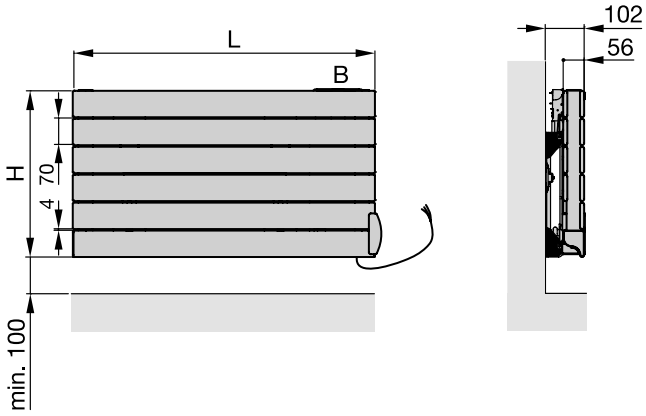

- Flat tubes 70 x 11 mm, clearance between 4 mm, round manifold tubes Ø 38 mm
- Standard version primed and painted in RAL 9016
- Fixing: Delivered ready to install with wall brackets in colour of radiator.

## Overview of models

Horizontal double panel version with control unit on the top

Model	H mm	L mm	Electric rating Watt	M kg
<b>ROEHD040-080/LF</b>	444	800	750	21,5
<b>ROEHD040-110/LF</b>	444	1100	1000	28,3
<b>ROEHD040-150/LF</b>	444	1500	1500	37,7
<b>ROEHD060-080/LF</b>	592	800	1000	28,7
<b>ROEHD060-110/LF</b>	592	1100	1250	38,5
<b>ROEHD060-130/LF</b>	592	1300	1500	44,8
<b>ROEHD060-150/LF</b>	592	1500	2000	50,4

Vertical double panel version with control unit on the top

Model	H mm	L mm	Electric rating Watt	M kg
<b>ROEVD050-060/LF</b>	510	609	500	24
<b>ROEVD050-090/LF</b>	510	905	750	34
<b>ROEVD050-120/LF</b>	510	1201	1000	45
<b>ROEVD050-150/LF</b>	510	1497	1250	56
<b>ROEVD070-060/LF</b>	710	609	750	29
<b>ROEVD070-080/LF</b>	710	831	1000	39
<b>ROEVD070-100/LF</b>	710	979	1250	46
<b>ROEVD070-120/LF</b>	710	1201	1500	56
<b>ROEVD070-140/LF</b>	710	1423	1750	66

## Technology

ROEHD

ROEVD

ROEV

ROEV:

Easy to install by hinged mounting brackets

- L = Length
- H = Height
- B = Control panel

Dimensions in mm